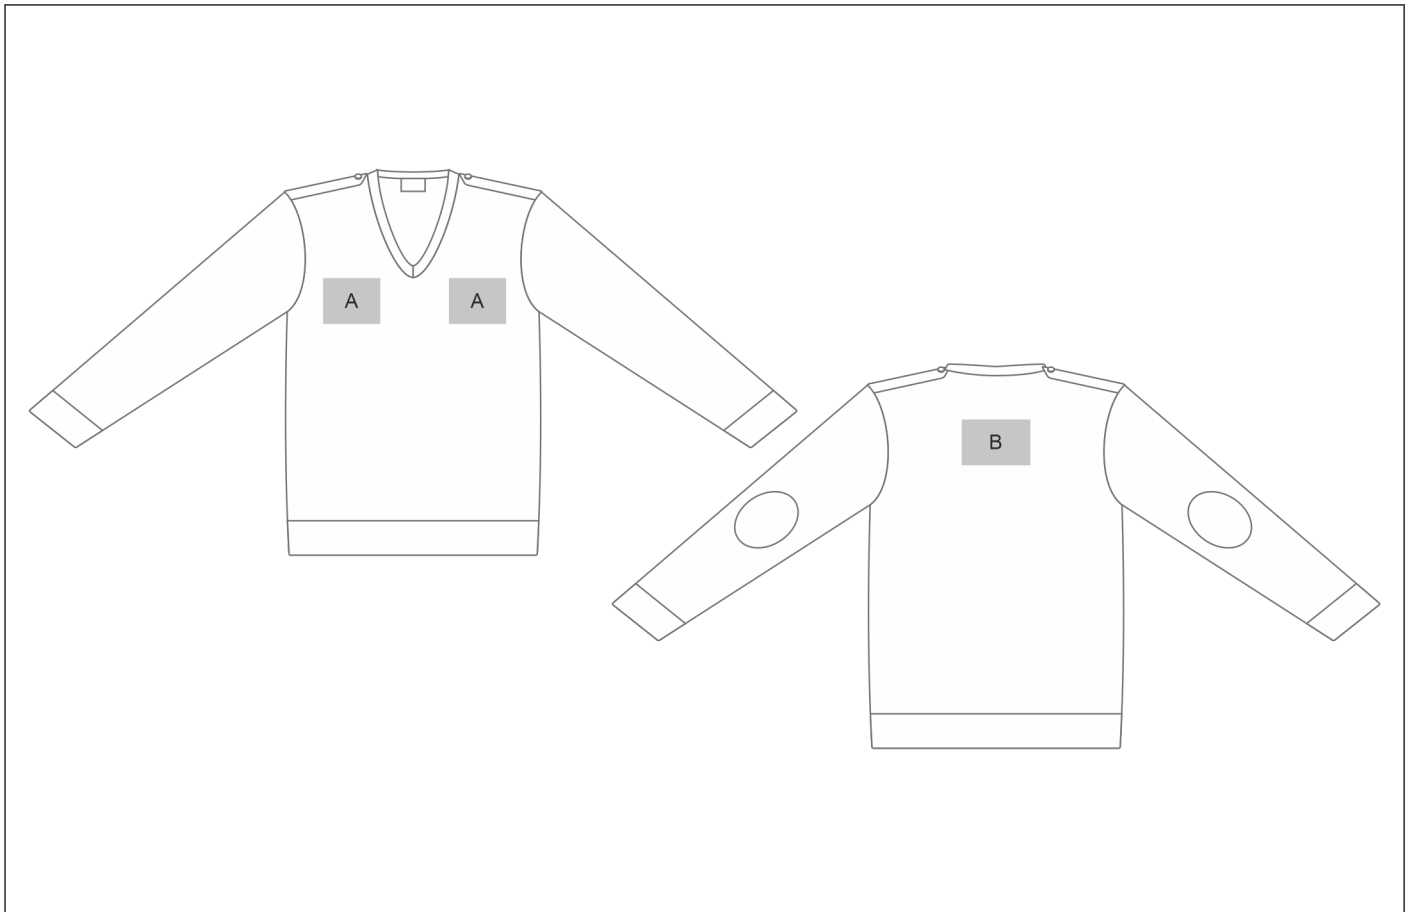

# KZ-AL-1-F

## Force Long Sleeve Jersey

### Need to know:

- Includes 1-Position Embroidery (setup fees apply)
- EMB Inclusive Parameters: Left/Right Chest or Back = 100mm x 100mm

#### **Position A**

- 1. Embroidery (EM-CLOTHING)
- N/A
- Size: 100mm wide x 80mm high